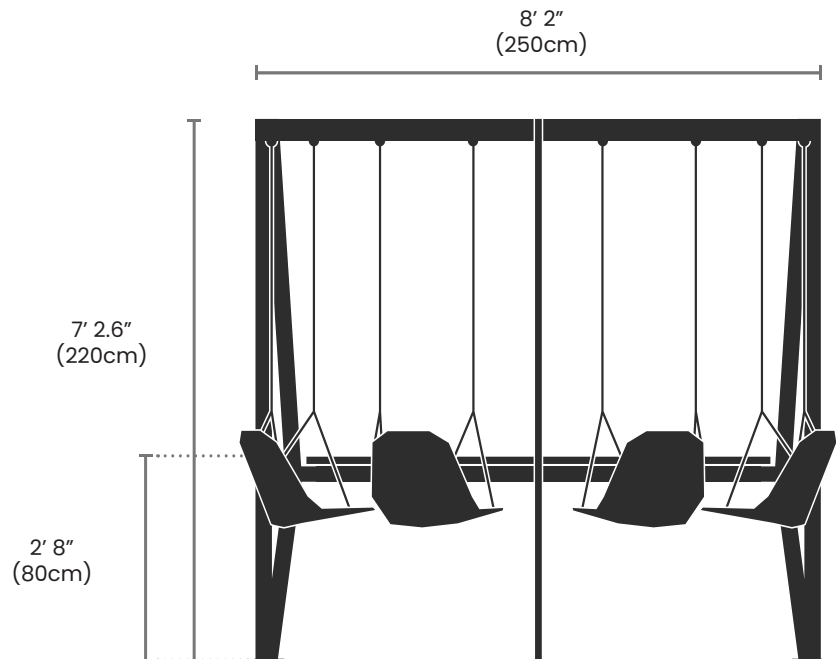

The King Arthur, Round Swing Table

8 seats

Drawing & Dimensions

Diameter: 8' 2" (250cm)
Height: 7' 2.6" (220cm)
Table Height: 2' 8" (80cm)

Materials

Frame and Seats: Powder Coated Mild steel S355 grade.

Table Top: Walnut or Oak from sustainably managed forests and other controlled sources.

Seat Weight Limit

Tested to maximum 390lb (178kg).
Recommended maximum 250lb (114kg).