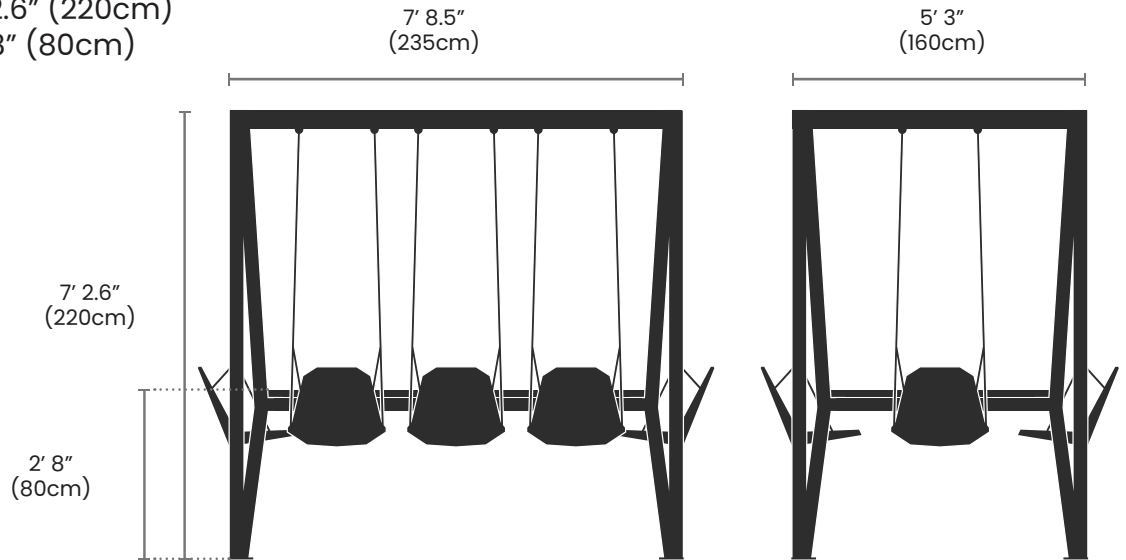

# Swing Table *8 seats*

## Drawing & Dimensions

Length: 7' 8.5" (235cm)  
 Width: 5' 3" (160cm)  
 Height: 7' 2.6" (220cm)  
 Table Height: 2' 8" (80cm)

## Seat Weight Limit

Tested to maximum 390lb (178kg).  
 Recommended maximum 250lb (114kg).