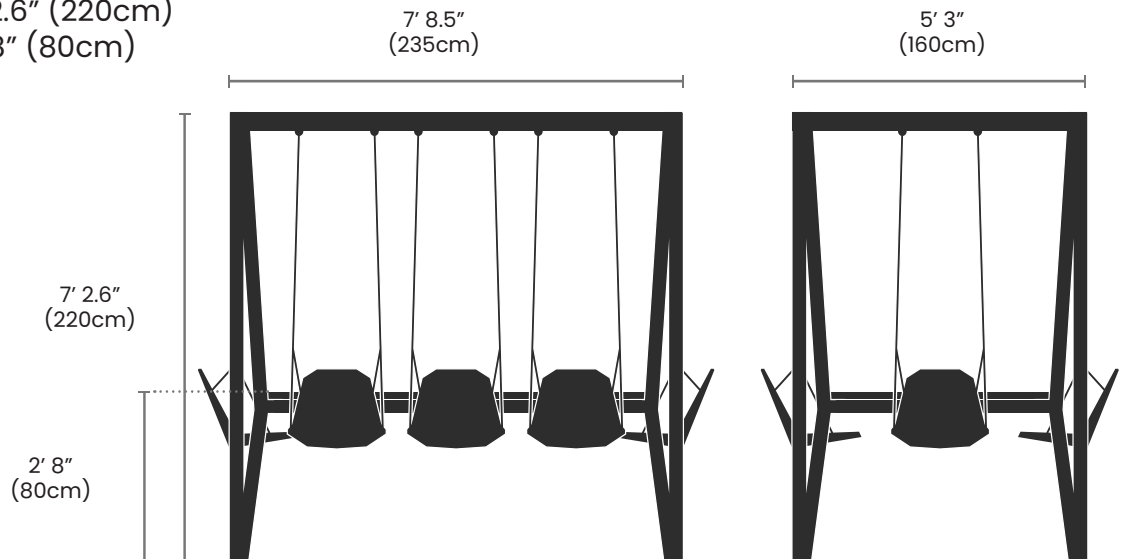

Swing Table *8 seats*

Drawing & Dimensions

Length: 7' 8.5" (235cm)
 Width: 5' 3" (160cm)
 Height: 7' 2.6" (220cm)
 Table Height: 2' 8" (80cm)

Materials

Frame and Seats: Powder Coated Mild steel S355 grade.

This product is made to order by local artisans and in-house craftsmen, using ethically sourced materials, so please allow 12 weeks for delivery.

Seat Weight Limit

Tested to maximum 390lb (178kg).
 Recommended maximum 250lb (114kg).